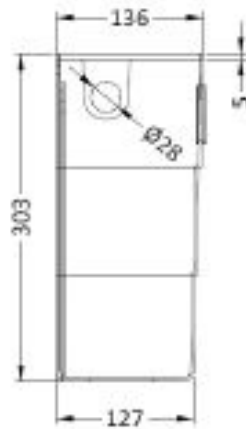

# NEW Fresssh Alba range

352378WH - concealed cistern