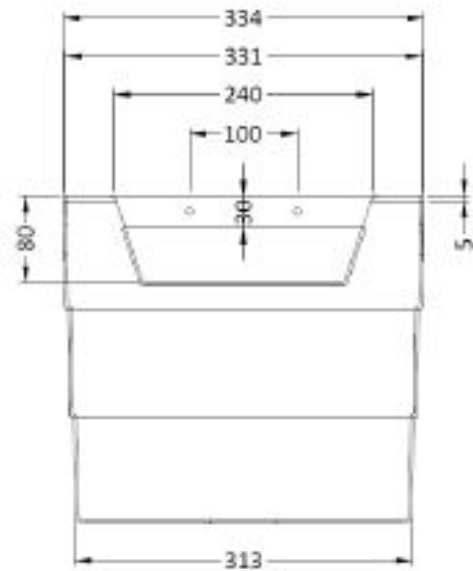

# NEW Fresssh Alba range

352378WH - concealed cistern