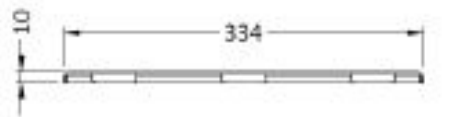

# NEW Fresssh Alba range

352378WH - concealed cistern