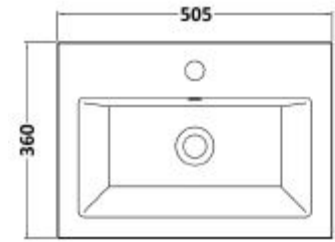

NEW Fresssh Alba colours

Vanity units and basin must be ordered separately