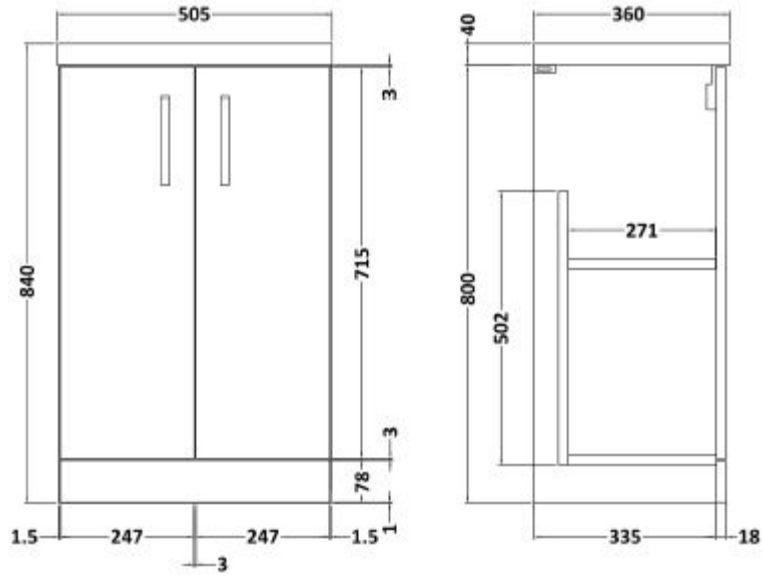

NEW Fresssh Alba colours

Vanity units and basin must be ordered separately