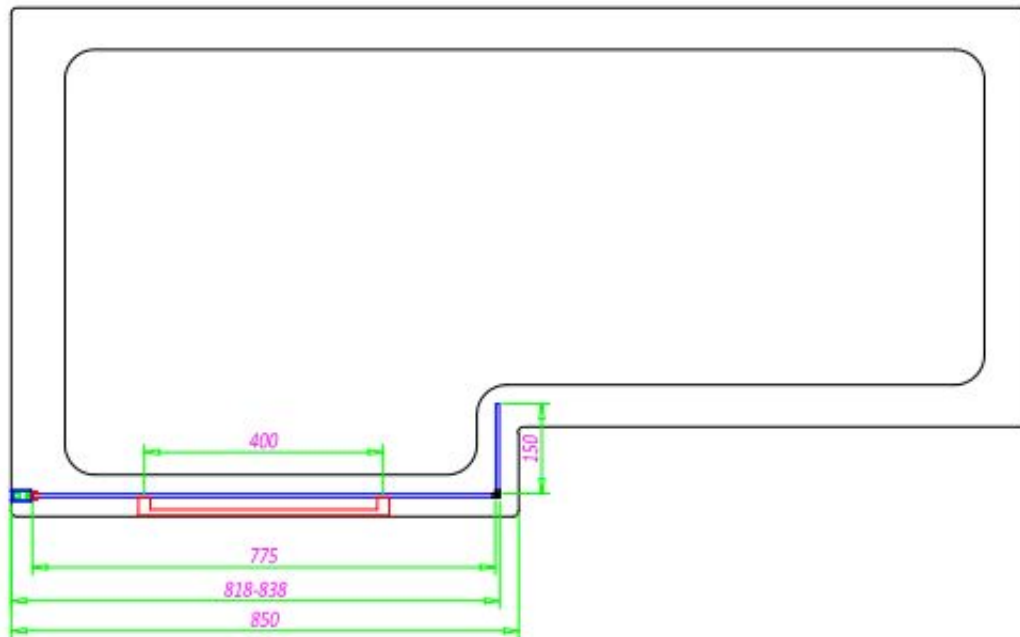

Line drawing for L-shape screen - F&P

Product : L shape bath screen

F&P number : 352889

Size 1400mm x 850mm x 6mm