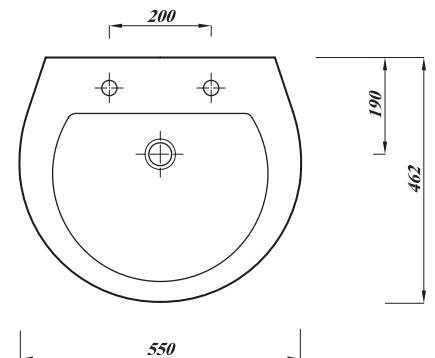

ATLAS TRADE BASIN & PEDESTAL SET - 55CM BASIN - 2 TAP HOLE

* Tap Not Included

Product Code	ASTBA2SET
Weight (Kg)	20.5
Material	Vitreous China
Tap holes	2
Fixings	Not included (BRACK)
Extras	Bottle trap - BOTRAPCH Waste - TPOPRNEW

Key features:

- CE Compliant
- Internal overflow
- Classic C-shape
- Chrome effect overflow ring
- Lifetime ceramic guarantee*

Description:

A simple yet stylish basin and pedestal combination designed to compliment a wide range of bathroom design choices.