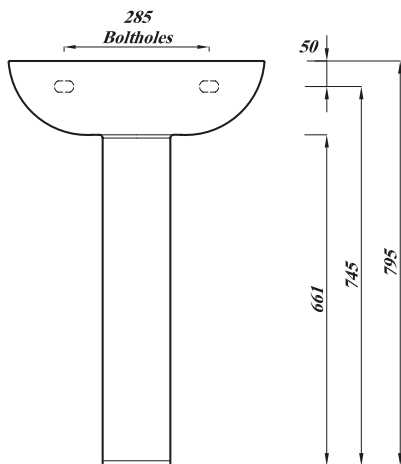

ATLAS TRADE BASIN & PEDESTAL SET - 55CM BASIN - 2 TAP HOLE

* Tap Not Included

Product Code	ASTBA2SET
Weight (Kg)	20.5
Material	Vitreous China
Tap holes	2
Fixings	Not included (BRACK)
Extras	Bottle trap - BOTRAPCH Waste - TPOPRNEW

Key features:

- CE Compliant
- Internal overflow
- Classic C-shape
- Chrome effect overflow ring
- Lifetime ceramic guarantee*

Description:

A simple yet stylish basin and pedestal combination designed to compliment a wide range of bathroom design choices.

All dimensions are approximate and subject to normal ceramic variation. Although every effort is made not to change the above product specification, Lecico reserve the right to do so without prior notification if necessary. *Against manufacturers defects. Full information on guarantees available upon request.