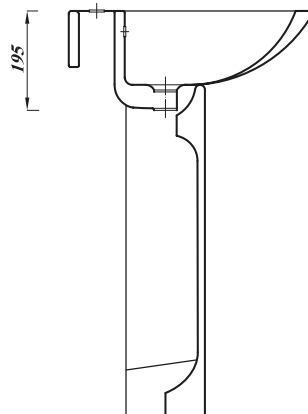

ATLAS TRADE BASIN & PEDESTAL SET - 55CM BASIN - 2 TAP HOLE

* Tap Not Included

Product Code	ASTBA2SET
Weight (Kg)	20.5
Material	Vitreous China
Tap holes	2
Fixings	Not included (BRACK)
Extras	Bottle trap - BOTRAPCH Waste - TPOPRNEW

Key features:

- CE Compliant
- Internal overflow
- Classic C-shape
- Chrome effect overflow ring
- Lifetime ceramic guarantee*

Description:

A simple yet stylish basin and pedestal combination designed to compliment a wide range of bathroom design choices.

All dimensions are approximate and subject to normal ceramic variation. Although every effort is made not to change the above product specification, Lecico reserve the right to do so without prior notification if necessary. *Against manufacturers defects. Full information on guarantees available upon request.