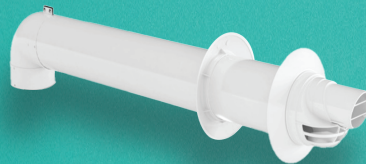

Horizontal flue compatibility matrix

Comprehensive Flue
0020219517

Simple Flue
303933

Article number	Description	Comprehensive Flue Range	Simple Flue Range
303911	Bend 45 deg (pack of 2) DN60/100	✓	✓
303910	Elbow 87 deg DN60/100	✓	✓
303902	Extension 0.5 m DN60/100	✓	✓
303903	Extension 1.0m DN60/100	✓	✓
303905	Extension 2.0m DN60/100	✓	✓
0020138174	Extension 4.0m DN60/100	✓	✓
303821	Fixing clamp (pack of 5) DN60/100	✓	✓
303935	Flue support clips (pack of 3) DN60/100	✓	✓
303915	Sliding Sleeve DN60/100	✓	✓
303906	Telescopic flue extension (500 - 800mm)	✓	✓
303919	Telescopic offset flue DN60/100	✓	✓
0020219537	Flue terminal kit black	✓	✗
0020219529	Variable termination kit black	✓	✗
0020219530	Variable termination kit white	✓	✗
0020219551	VTK elbow 45° (pack of 2) black	✓	✗
0020219552	VTK elbow 45° (pack of 2) white	✓	✗
0020219543	VTK elbow 87° Black	✓	✗
0020219544	VTK elbow 87° White	✓	✗
0020219539	VTK extension 1.0m black	✓	✗
0020219540	VTK extension 1.0m white	✓	✗
0020219533 *	Plume deflector kit black *	✓	✗
0020219534 *	Plume deflector kit white *	✓	✗

* Not compatible with ecoTEC exclusive