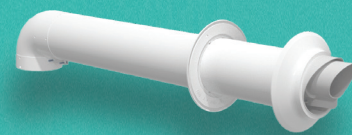

Horizontal flue compatibility matrix

Comprehensive Flue
0020219517

Simple Flue
303933

Article number	Description	Comprehensive Flue Range	Simple Flue Range
303911	Bend 45 deg (pack of 2) DN60/100	✓	✓
303910	Elbow 87 deg DN60/100	✓	✓
303902	Extension 0.5 m DN60/100	✓	✓
303903	Extension 1.0m DN60/100	✓	✓
303905	Extension 2.0m DN60/100	✓	✓
0020138174	Extension 4.0m DN60/100	✓	✓
303821	Fixing clamp (pack of 5) DN60/100	✓	✓
303935	Flue support clips (pack of 3) DN60/100	✓	✓
303915	Sliding Sleeve DN60/100	✓	✓
303906	Telescopic flue extension (500 - 800mm)	✓	✓
303919	Telescopic offset flue DN60/100	✓	✓
0020219537	Flue terminal kit black	✓	✗
0020219529	Variable termination kit black	✓	✗
0020219530	Variable termination kit white	✓	✗
0020219551	VTK elbow 45° (pack of 2) black	✓	✗
0020219552	VTK elbow 45° (pack of 2) white	✓	✗
0020219543	VTK elbow 87° Black	✓	✗
0020219544	VTK elbow 87° White	✓	✗
0020219539	VTK extension 1.0m black	✓	✗
0020219540	VTK extension 1.0m white	✓	✗
0020219533 *	Plume deflector kit black *	✓	✗
0020219534 *	Plume deflector kit white *	✓	✗

* Not compatible with ecoTEC exclusive