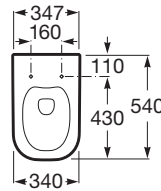

THE GAP

Vitreous china wall-hung Rimless WC

DIMENSIONS

Length	350 mm
Width	540 mm
Height	400 mm

COLOURS AND FINISHES

00 White

TECHNICAL DRAWINGS

FEATURES

Flushing system: Washdown

Installation type: Wall-hung

Outlet type: Horizontal

Rim type: Rimless

Roca Rimless®

Shape: Square

Sustainable product

COMPATIBLE WITH