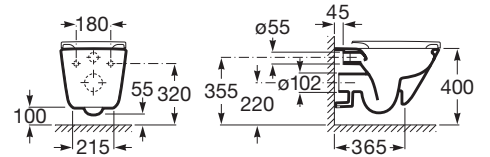

THE GAP

Vitreous china wall-hung Rimless WC

DIMENSIONS

Length	350 mm
Width	540 mm
Height	400 mm

COLOURS AND FINISHES

00 White

TECHNICAL DRAWINGS

FEATURES

Flushing system: Washdown

Installation type: Wall-hung

Outlet type: Horizontal

Rim type: Rimless

Roca Rimless®

Shape: Square

Sustainable product

COMPATIBLE WITH

SQUARE - Slim soft-closing
toilet seat and cover

801472...3

DUPLO WC with AG valve
(110mm cistern) concealed
cistern and frame for wall-
hung WCs

890090020

The Gap

The Gap collection provides a wide range of modern design options, including WCs, basins and bathroom vanity units to optimise any space. The extensive furniture range also includes perfect solutions for compact bathrooms as well base units for on countertop basins.