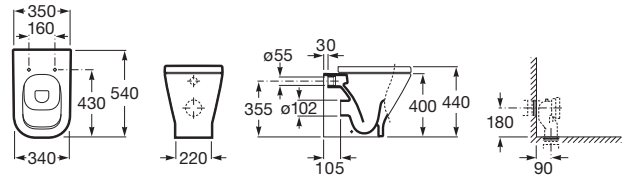

THE GAP

Single floorstanding Rimless WC with dual outlet

DIMENSIONS

Length	350 mm
Width	540 mm
Height	440 mm

COLOURS AND FINISHES

00 White

TECHNICAL DRAWINGS

FEATURES

Back-to-wall

Flushing system: Washdown

Installation type: Floor-standing

Outlet type: Dual

Roca Rimless®

Shape: Square

COMPATIBLE WITH

SQUARE - Slim soft-closing
toilet seat and cover