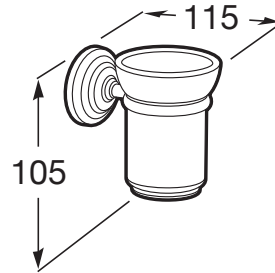

CARMEN**Wall-mounted tumbler holder**

TECHNICAL DRAWINGS

FEATURES

Finish: Polished

Installation type: Wall-mounted

Material: Metal, Vitreous china

Carmen

Carmen is a tribute to one of Roca's most iconic basins of the 1940s, which comes back with a clear vintage character to become a vitreous china and furniture collection with the latest innovations in the design of bathroom spaces.