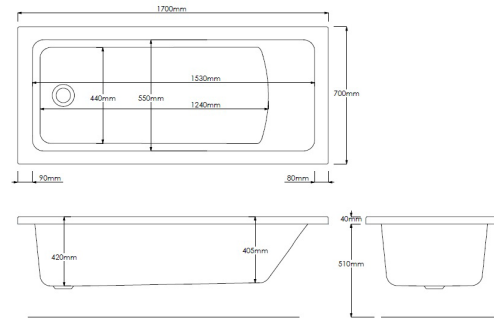

**THE GAP****Rectangular acrylic bath****DIMENSIONS**

Length 1700 mm  
Width 700 mm  
Height 540 mm

**COLOURS AND FINISHES**

 00 White

**TECHNICAL DRAWINGS****FEATURES**

Capacity (people): 1

Drain: Not included

Installation legs: With legs

Installation type: Drop-in, With front panel

Material: Acrylic

Shape: Rectangular

Water capacity to overflow (l): 156

**COMPATIBLE WITH**

Superstrength front panel  
for acrylic bath