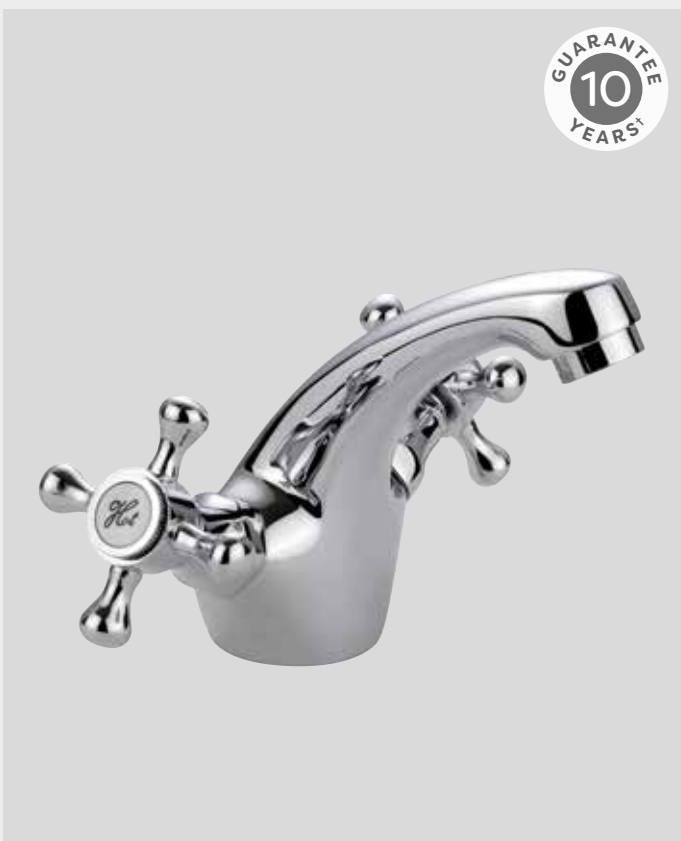

*Minimum operating pressure 0.5 bar

Duke

298374CP

Monobloc Basin Mixer
c/w Clicker Waste
£88.24

298370CP

Basin Pillar Taps
£51.92

298371CP

Bath Pillar Taps
£67.88