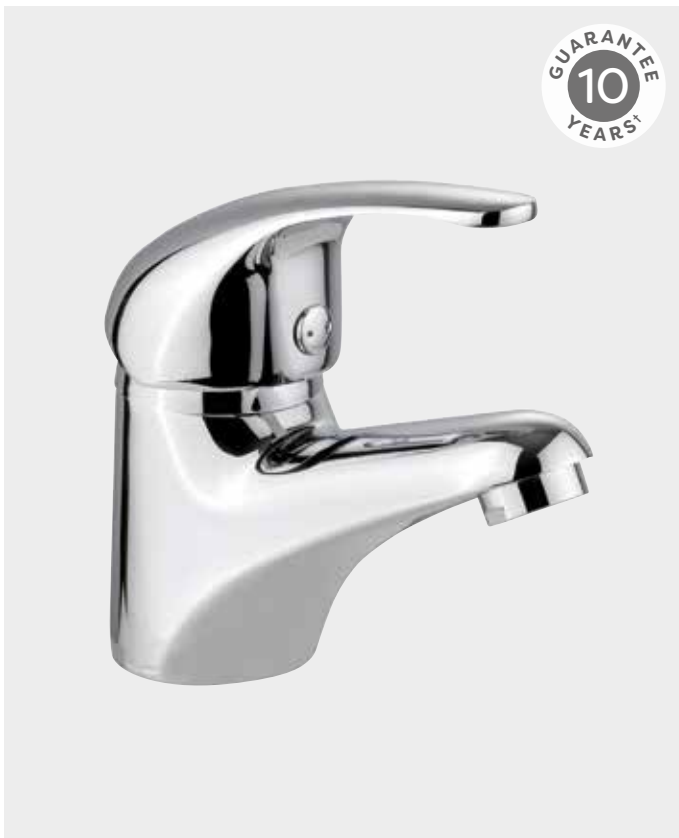

298335CP

Monobloc Basin Mixer
c/w Clicker Waste

£76.32

298331CP

Basin Pillar Taps
With Push
Button Waste

£41.47

298332CP

Bath Pillar Taps

£45.83

298333CP

Bath Filler
c/w Kit

£93.34