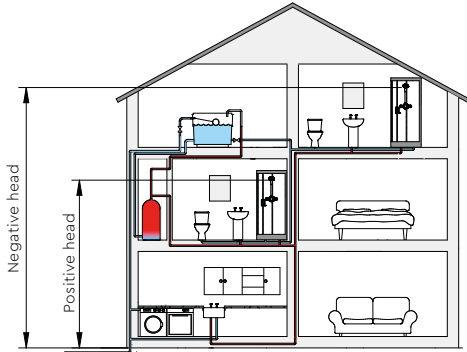

Pro - Shower Pumps

Powered By Grundfos

Pump selection in a vented (gravity fed) system.

This system uses mains water supply to feed a cold water storage tank, usually located in the roof space, which in turn feeds a hot water cylinder and cold outlets. The system relies on gravity to provide the pressure and flow.

Positive Head Systems

A positive head system exists when sufficient pressure is available under gravity to provide a flow at the outlet. Typically a positive head condition exists where the flow from the outlet is more than 1 litre/min.

Negative Head Systems

A negative head system exists when there is inadequate pressure or head of water under gravity to provide sufficient flow at the outlet. Typically a negative head exists where the flow from the outlet is less than 1 litre/min.

135496

Pro Pumps - shower pumps

Code	Description	Price
135495	Pro 1.5 Bar Twin Impeller Centrifugal Shower Pump	£378.37
135496	Pro 2.0 Bar Twin Impeller Centrifugal Shower Pump	£473.47

Pressure and sizing

Pumps are rated in bar, which is a measure of the pressure they generate but it helps to know the height of the cold-water cistern above an outlet, as this dictates the static water pressure e.g. 1 bar pressure = 10 metres static head of water.

The following can be used as a guide:

- 1.5 - 2.0 bar pumps for low-pressure taps/showers
- 2.0 - 3.0 bar for high pressure taps/showers.
- 4.0 + options where higher flow rates are required, e.g. full body jet shower

Universal Pumps

Universal pumps are fully automatic, work under both positive and negative head conditions and do not require a gravity flow of water to start the pump. Incorporating both a pressure and flow switch. The pump starts automatically when the pressure switch detects a drop in pressure as an outlet opens.

Standard Pumps

Suitable for positive head conditions only and operated by a flow switch, automatically starting when a gravity flow of water greater than 0.6 - 1.0 ltrs/min (depending on the pump model) through the outlet is detected.

Twin and Single pumps

Twin pumps are designed to boost both hot and cold water supplies equally. Single pumps boost single water supplies only; hot, cold or pre-mixed.

What makes a pump 'system friendly'?

In peripheral pumps, water is circulated and gains pressure around the periphery of the pump head. They are considered system friendly as they tolerate hot water temperatures and air within the system to a greater extent than centrifugal pumps.