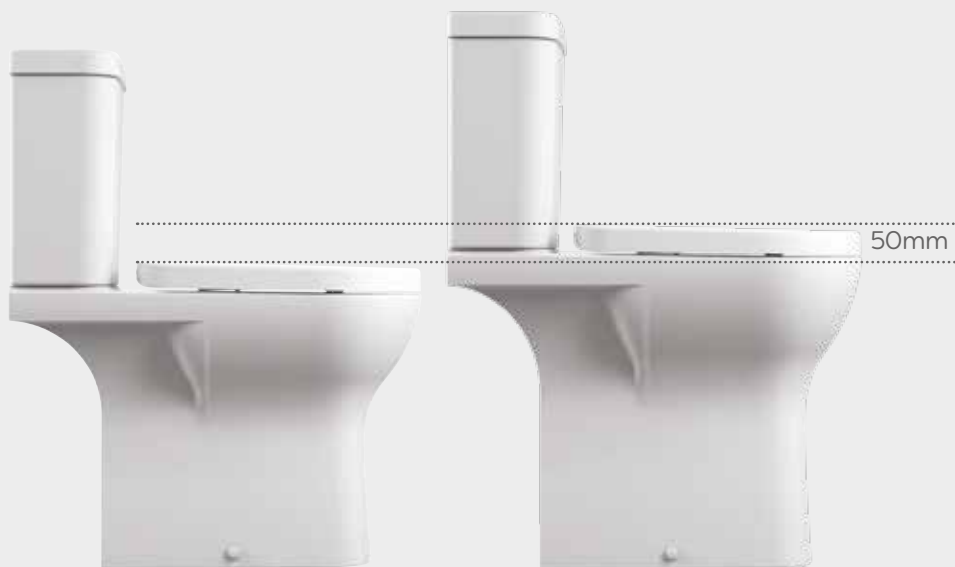

Finn Comfort Height

Code	Description	Price
353572WH	Finn Comfort Height pan only 650 x 390 x 459mm	£246.16
353573WH	Finn cistern for comfort height pan 160 x 385 x 400mm	£135.67
353574WH	Finn seat for comfort height pan 465 x 380 x 60mm	£60.17